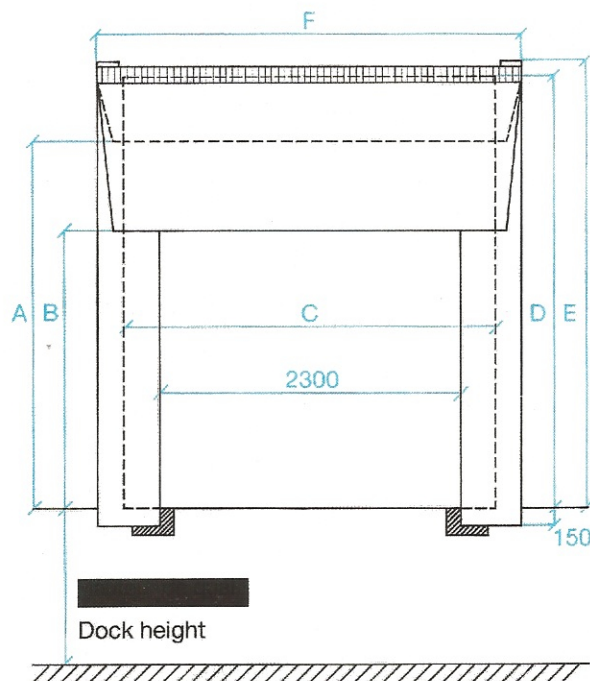

Corner sections

The corner sections make an efficient seal at bottom between vehicle and wall.

TRETIGHT INFLATABLE DOOR SEAL

DIMENSION & FIXING DETAILS

TRETIGHT 800 and 1100S

TRETIGHT 800 and 1100S

Type	Max. overhead clearance	Max. free space at sides	Minimum vehicle height	Minimum vehicle width
800	4100	3000	3300	2300
1100S	4550	3000	3450	2300

The above applies to a dock height of 1200mm. Mounting height can be adapted to other vehicle heights.

Type	A	B	C	D	E	F
800	2900	2100	3000	3000	3275	3250
1100S	3350	2250	3000	3450	3725	3250

On request TRETIGHT can also be delivered in special design. We reserve the right to modify the above specifications without prior notice.