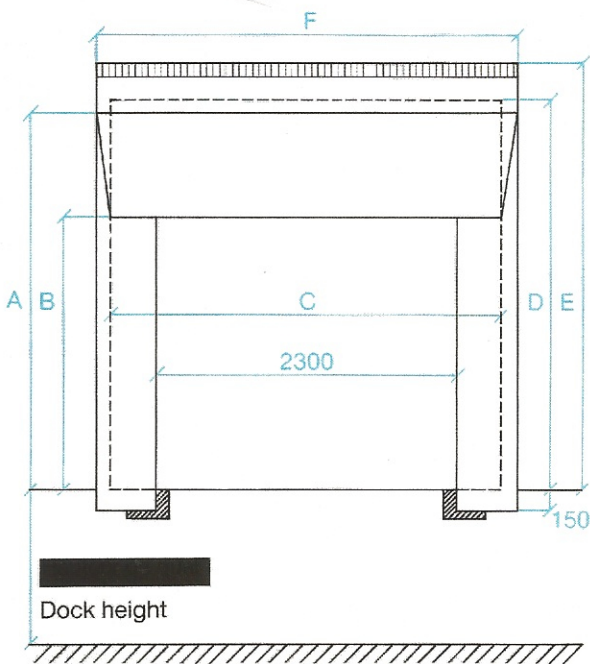

Corner sections

The corner sections make an efficient seal at bottom between vehicle and wall.

TRETIGHT INFLATABLE DOOR SEAL

DIMENSION & FIXING DETAILS

TRETIGHT 800 and 1100S

TRETIGHT 800 and 1100S

Type	Max. overhead clearance	Max. free space at sides	Minimum vehicle height	Minimum vehicle width
800	4100	3000	3300	2300
1100S	4550	3000	3450	2300

The above applies to a dock height of 1200mm. Mounting height can be adapted to other vehicle heights.

Type	A	B	C	D	E	F
800	2900	2100	3000	3000	3275	3250
1100S	3350	2250	3000	3450	3725	3250

On request TRETIGHT can also be delivered in special design. We reserve the right to modify the above specifications without prior notice.