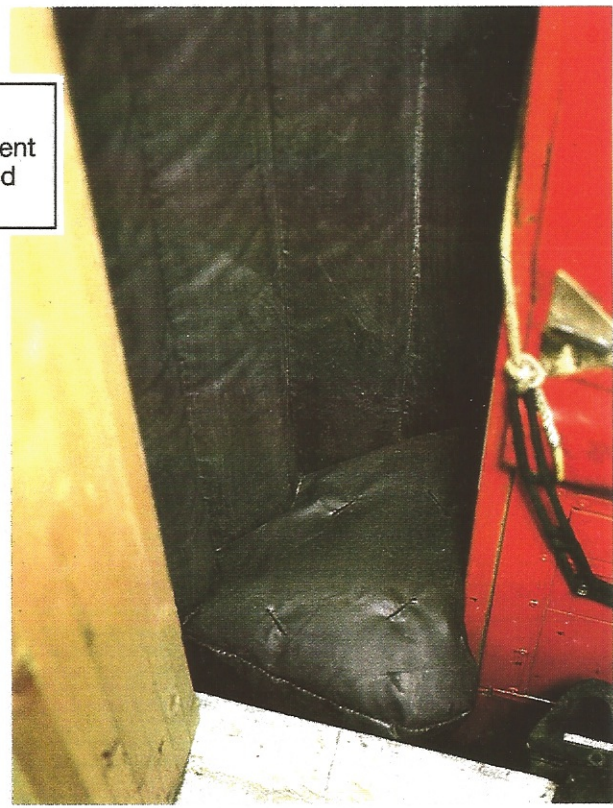

Corner sections

The corner sections make an efficient seal at bottom between vehicle and wall.

TRETIGHT INFLATABLE DOOR SEAL

DIMENSION & FIXING DETAILS

TRETIGHT 800 and 1100S

TRETIGHT 800 and 1100S

Type	Max. overhead clearance	Max. free space at sides	Minimum vehicle height	Minimum vehicle width
800	4100	3000	3300	2300
1100S	4550	3000	3450	2300

The above applies to a dock height of 1200mm. Mounting height can be adapted to other vehicle heights.

Type	A	B	C	D	E	F
800	2900	2100	3000	3000	3275	3250
1100S	3350	2250	3000	3450	3725	3250

On request TRETIGHT can also be delivered in special design. We reserve the right to modify the above specifications without prior notice.