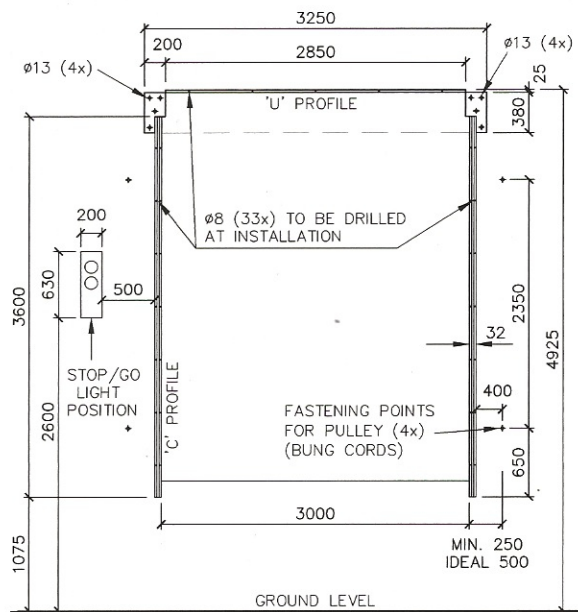

Corner sections

The corner sections make an efficient seal at bottom between vehicle and wall.

TRETIGHT INFLATABLE DOOR SEAL

DIMENSION & FIXING DETAILS

TRETIGHT 800 and 1100S

TRETIGHT 800 and 1100S

Type	Max. overhead clearance	Max. free space at sides	Minimum vehicle height	Minimum vehicle width
800	4100	3000	3300	2300
1100S	4550	3000	3450	2300

The above applies to a dock height of 1200mm. Mounting height can be adapted to other vehicle heights.

Type	A	B	C	D	E	F
800	2900	2100	3000	3000	3275	3250
1100S	3350	2250	3000	3450	3725	3250

On request TRETIGHT can also be delivered in special design. We reserve the right to modify the above specifications without prior notice.

FRONT ELEVATION FIXING DETAILS